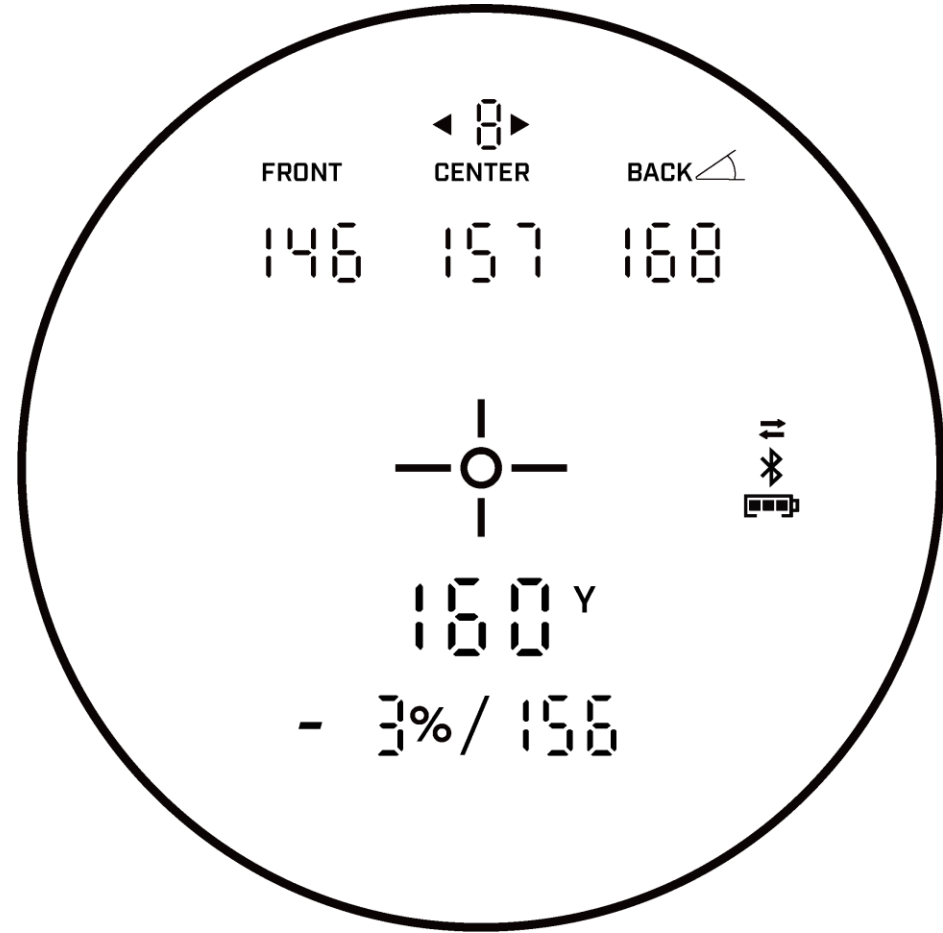

Tour Hybrid Coming 2025!